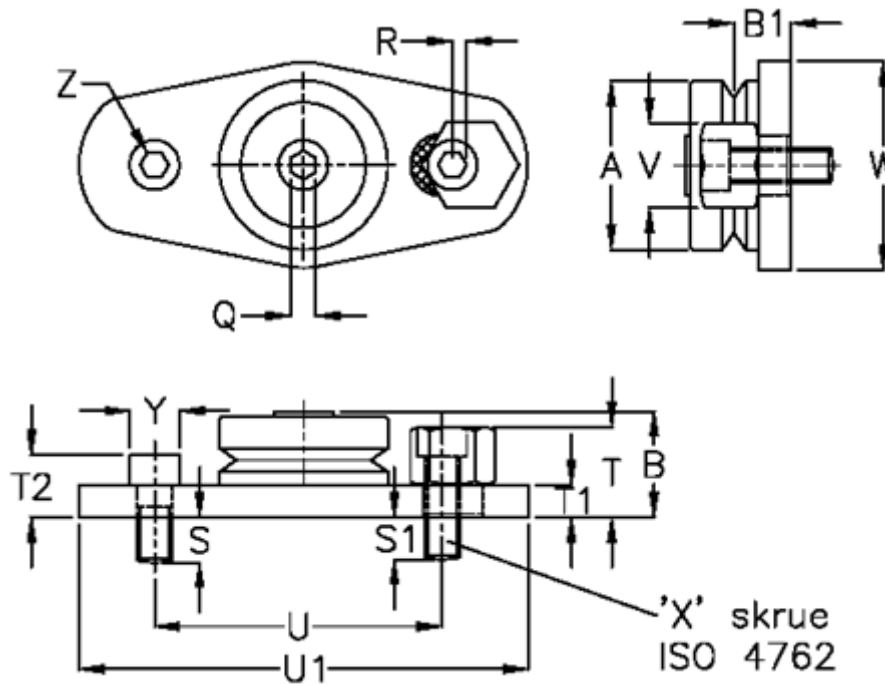

Article number: 0591330425

Description: Hepco SL2 stainless bearing SS BHJ25E-NS

Measures

a = 25.0	T1 = 5.00	Y = 8.5
B = 16.6	T2 = 10.00	Z = 10
B1 = 9.00	U = 50.0	
Q = 3.0	U1 = 72.0	
R = 2.0	V = 14	
S = 7.00	W = 32	
S1 = 8.5	Weight kg/1000 = 105	
T = 12.0	X = M5 x 0,8	